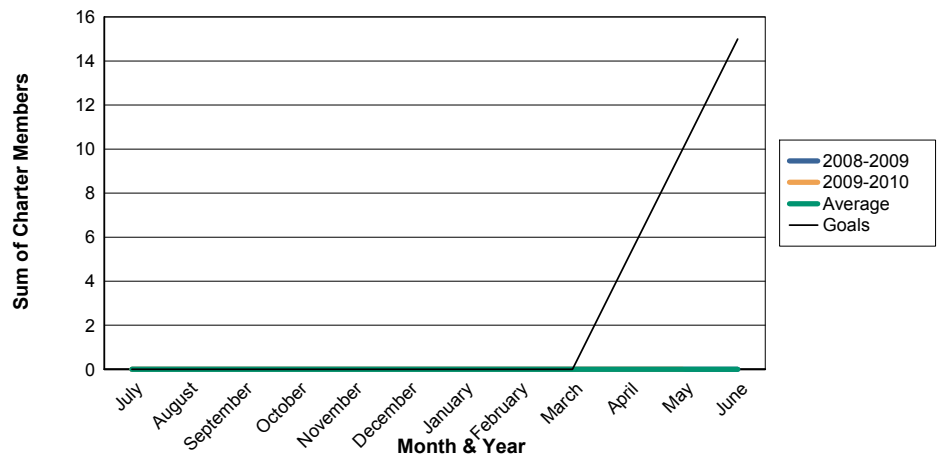

Sum of Charter Members/ Month & Year

For District 101SV