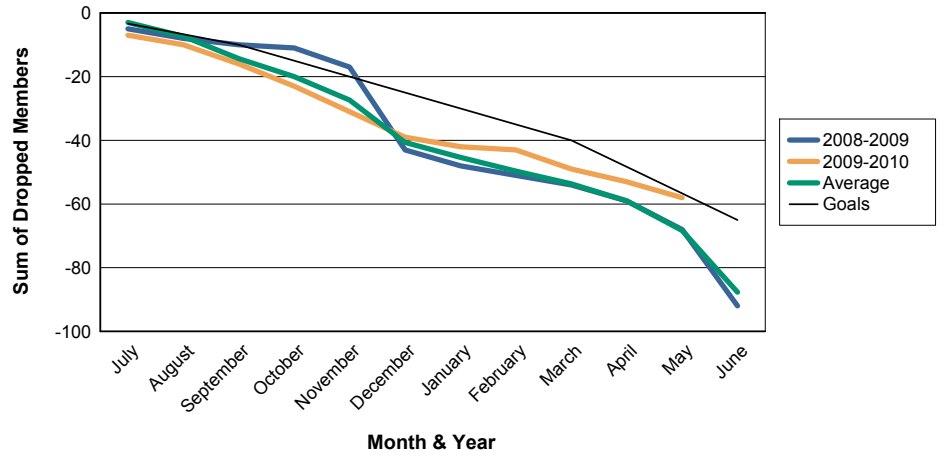

For District 101SV

Sum of Charter Members/ Month & Year

For District 101SV

3 Year Comparisons for GMT Constitutional Area 4

By GMT District

As of May 2010

Sum of New Members/ Month & Year

For District 101SV

Sum of Dropped Members/ Month & Year

For District 101SV

Sum of Net Members/ Month & Year

For District 101SV