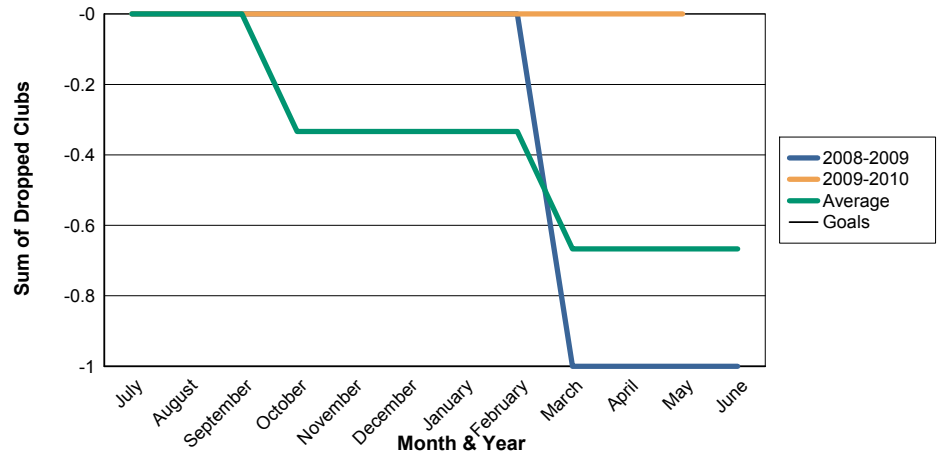

3 Year Comparisons for GMT Constitutional Area 4

By GMT District

As of May 2010

Sum of New Clubs/ Month & Year

For District 101SV

Sum of Dropped Clubs/ Month & Year

For District 101SV

Sum of Net Clubs/ Month & Year