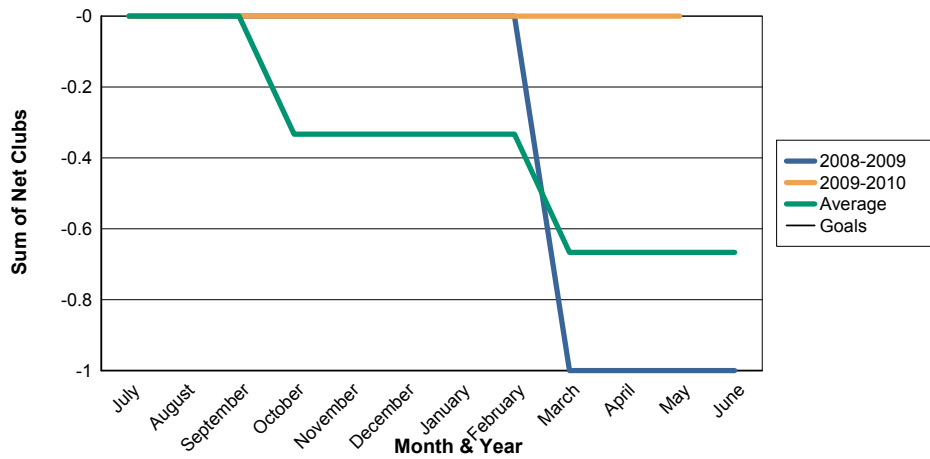

Sum of Net Clubs/ Month & Year

For District 101SV