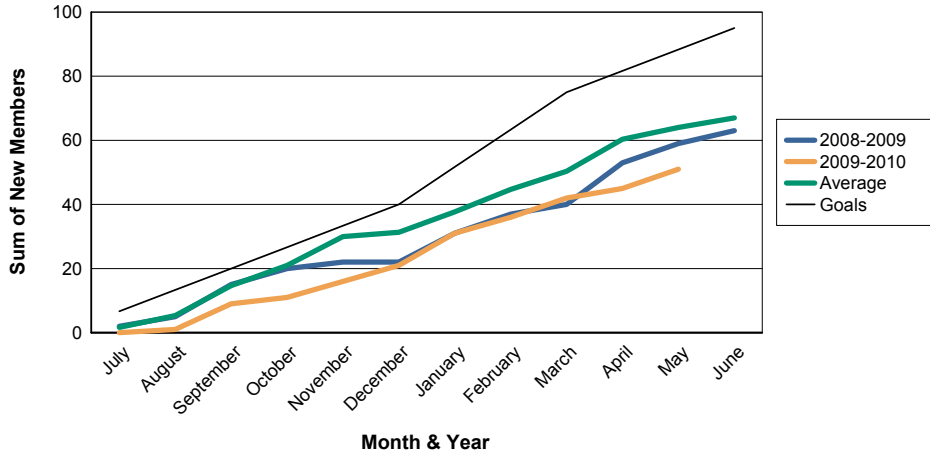

3 Year Comparisons for GMT Constitutional Area 4

By GMT District

As of May 2010

Sum of New Clubs/ Month & Year

For District 101SV

Sum of Dropped Clubs/ Month & Year

For District 101SV

Sum of Net Clubs/ Month & Year

For District 101SV

Sum of Charter Members/ Month & Year

For District 101SV

3 Year Comparisons for GMT Constitutional Area 4

By GMT District

As of May 2010

Sum of New Members/ Month & Year

For District 101SV

Sum of Dropped Members/ Month & Year

For District 101SV

Sum of Net Members/ Month & Year

For District 101SV