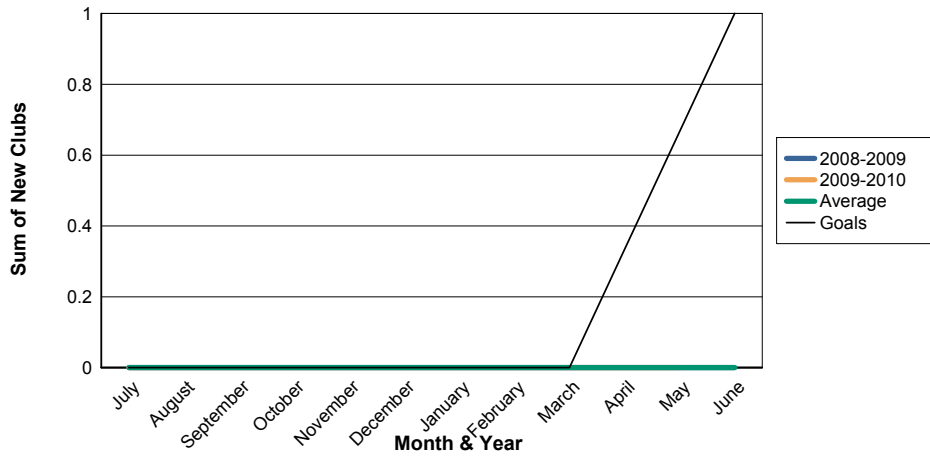

3 Year Comparisons for GMT Constitutional Area 4

By GMT District

As of May 2010

Sum of New Clubs/ Month & Year

For District 101SV

Sum of Dropped Clubs/ Month & Year

For District 101SV

Sum of Net Clubs/ Month & Year